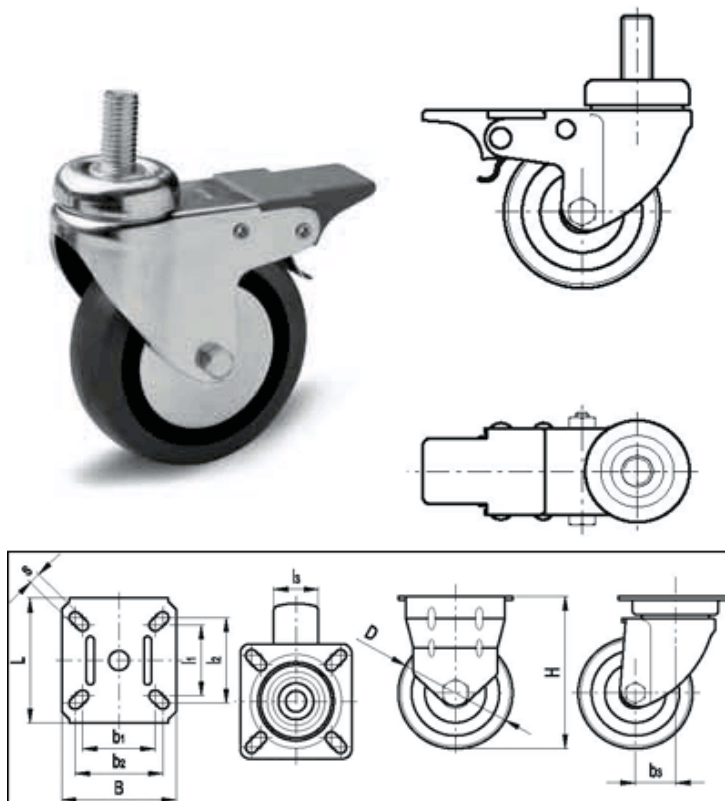

Data Sheet

Article number: 2314452206

Description: E+G rubber wheel 452206
RE.C7-060-CBF Turning plate with brake

Measures

| | | | |
|------------------|----------|------|-----------------|
| B | = 60 | H | = 83 |
| b3 | = 21 | L | = 60 |
| Code | = 452206 | l3 | = 24 |
| d | = M12 | p | = 25 |
| D | = 60 | R | = 84 |
| d1 | = 41 | s | = 6 |
| Dynamic load (N) | = 500 | Type | = RE.C7-060-CBF |
| g | = 360 | | |